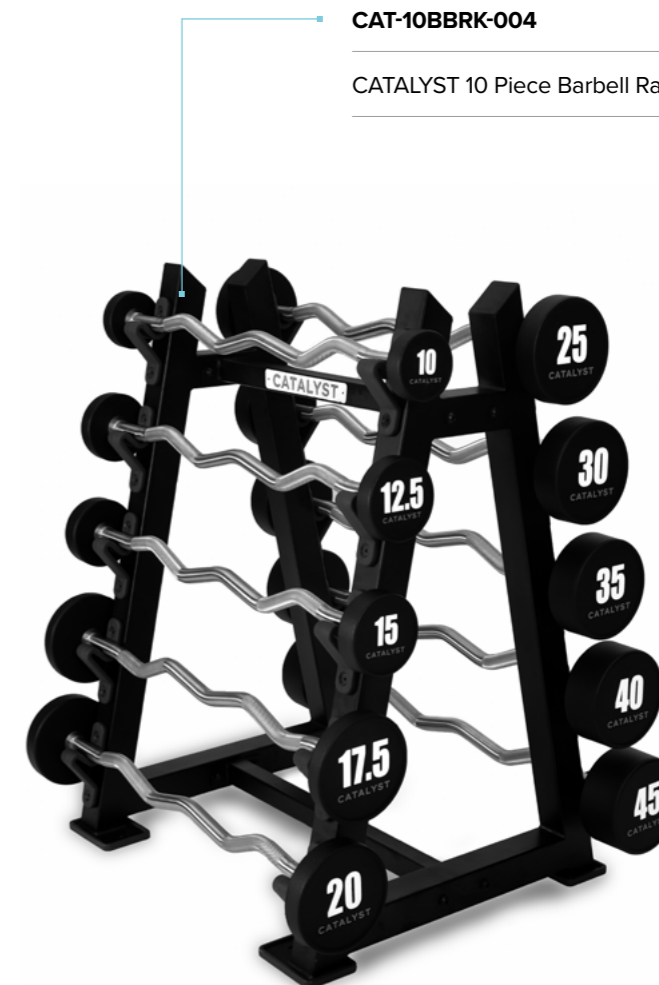

Crafted with precision, each Barbells and EZ curl bar boasts a solid steel core encased in high-grade polyurethane (PU) for enhanced longevity and performance. The sleek and highly durable PU coating ensures product longevity, maintains its high quality appearance, minimises wear and tear on racks and protects floors from scratches and dents. Engineered with user comfort in mind, these Barbells and EZ curl Barbells offer balanced weight

2.5kg increments from 10-20kg Barbells and EZ Curl Barbells, 5kg increments from 25-40kg Barbells and EZ Curl Barbells

COLOUR OPTIONS

Black body with Pantone grey 9C CATALYST logo and white numbers

WARRANTY

5 year limited warranty - see warranties spec sheet for details

| | |
|---------------------------------|--|
| CAT-FBB25-45KGST-000002 | CATALYST Urethane Barbell 5Y Set 10-20kg (75kg 5 pieces) |
| CAT-FBB10-45KGST-000003 | CATALYST Urethane Barbell 5Y Set 25-45kg (175kg 5 pieces) |
| CAT-FBB10-20KGST-000001 | CATALYST Urethane Barbell 5Y Set 10-45kg (250kg 10 pieces) |
| CAT-FCEZ25-45KGST-000002 | CATALYST Urethane EZ Curl Barbell 5Y Set 10-20kg (75kg 5 pieces) |
| CAT-FCEZ10-20KGST-000001 | CATALYST Urethane EZ Curl Barbell 5Y Set 10-45kg (250kg 10 pieces) |
| CAT-FCEZ10-45KGST-000003 | CATALYST Urethane EZ Curl Barbell 5Y Set 25-45kg (175kg 5 pieces) |

Note: Barbells and EZ Curl Barbells are also sold individually. See price list for details.

RACKS SUITABLE TO STORE THESE BARBELLS AND EZ CURL BARBELLS

CAT-5BBRK-005

CATALYST 5 Piece Barbell Rack

CAT-10BBRK-004